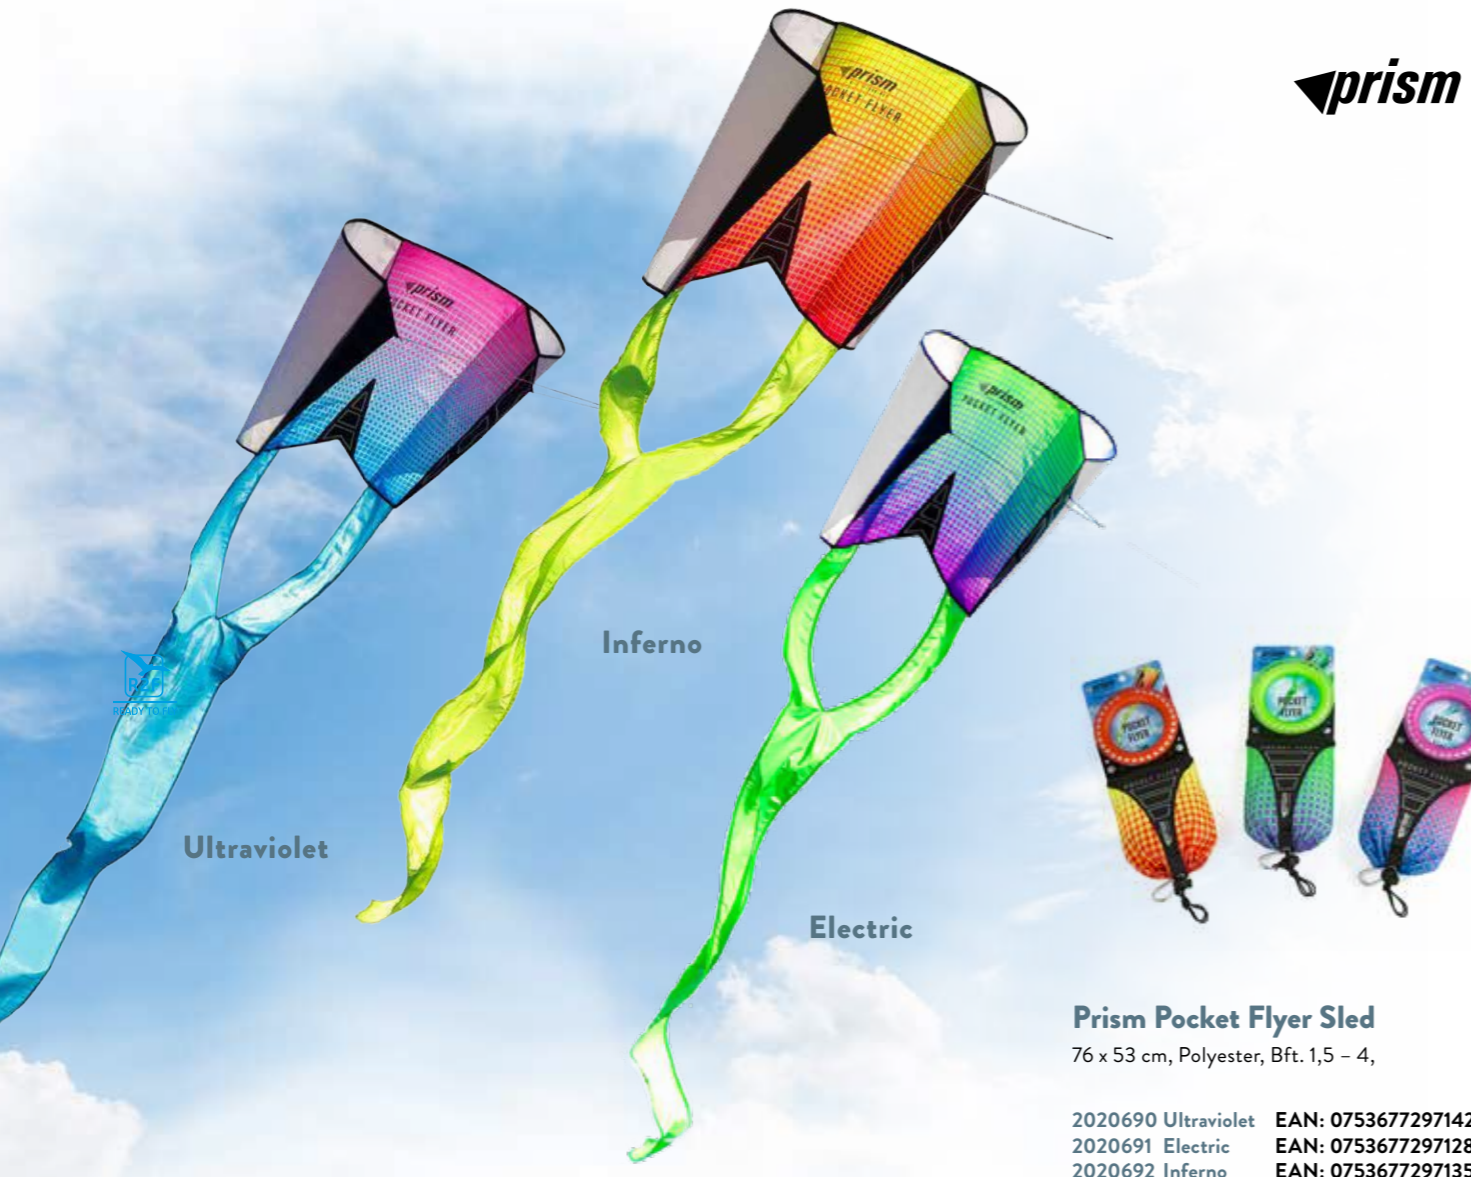

Prism Pocket Flyer Sled

76 x 53 cm, Polyester, Bft. 1,5 – 4,

2020690 Ultraviolet EAN: 0753677297142
2020691 Electric EAN: 0753677297128
2020692 Inferno EAN: 0753677297135